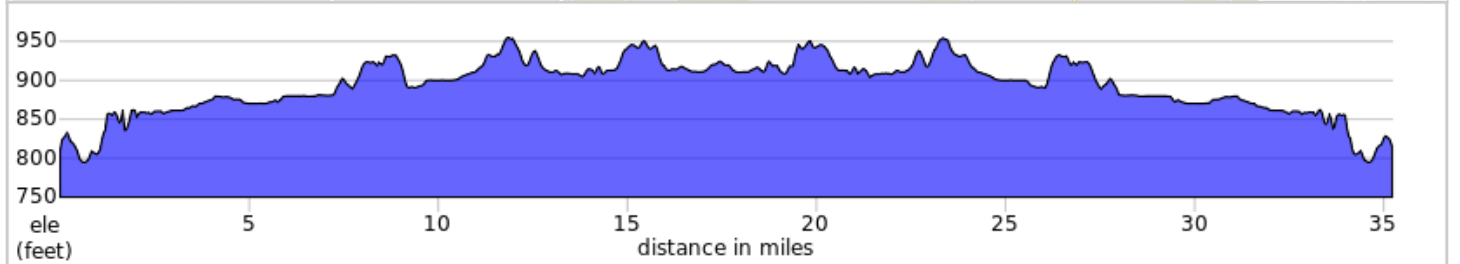

(Day #2) 2024 CFalls to Nfield & back (sampler route) FINAL

A. Rest Stop #1

(Day #2) 2024 CFalls to Nfield & back (sampler route) FINAL

Type	Note	Dist	Next
📍	Start of route	0.0	0.0
←	L onto trail	0.0	2.4
→	R on trail	2.4	0.0
→	R onto Echo Point Rd	2.5	0.9
←	L onto 295th St E	3.3	5.9
←	L onto Northfield Boulevard, CH 47	9.3	5.0
←	L onto Water Street / Hiawatha Pioneer Trail, MN 3	14.2	2.1
→	R onto Private Road	16.3	0.3
↗	Keep R onto Mill Towns State Trail	16.6	0.8
⚓	Rest Stop (Sechler Park, Northfield)	17.4	1.0
→	R onto 5th St W	18.4	0.3
←	L onto Division St S	18.7	0.2
←	L onto 2nd St	19.0	0.1

19.0 miles. +433/-325 feet

Type	Note	Dist	Next
→	R onto Water St N	19.1	0.4
←	L onto Water Street North	19.5	0.0
→	R onto Water Street / Hiawatha Pioneer Trail, MN 3	19.5	1.5
→	R onto Northfield Boulevard, CH 47	21.0	4.9
→	R onto 290th Street East, CH 88	26.0	5.9
→	R onto Gerlach Way	31.9	0.9
←	L onto trail	32.8	0.0
←	L onto Mill Towns State Trl	32.8	2.4
→	R	35.2	0.0
📍	End of route	35.2	0.0

16.2 miles. +288/-382 feet