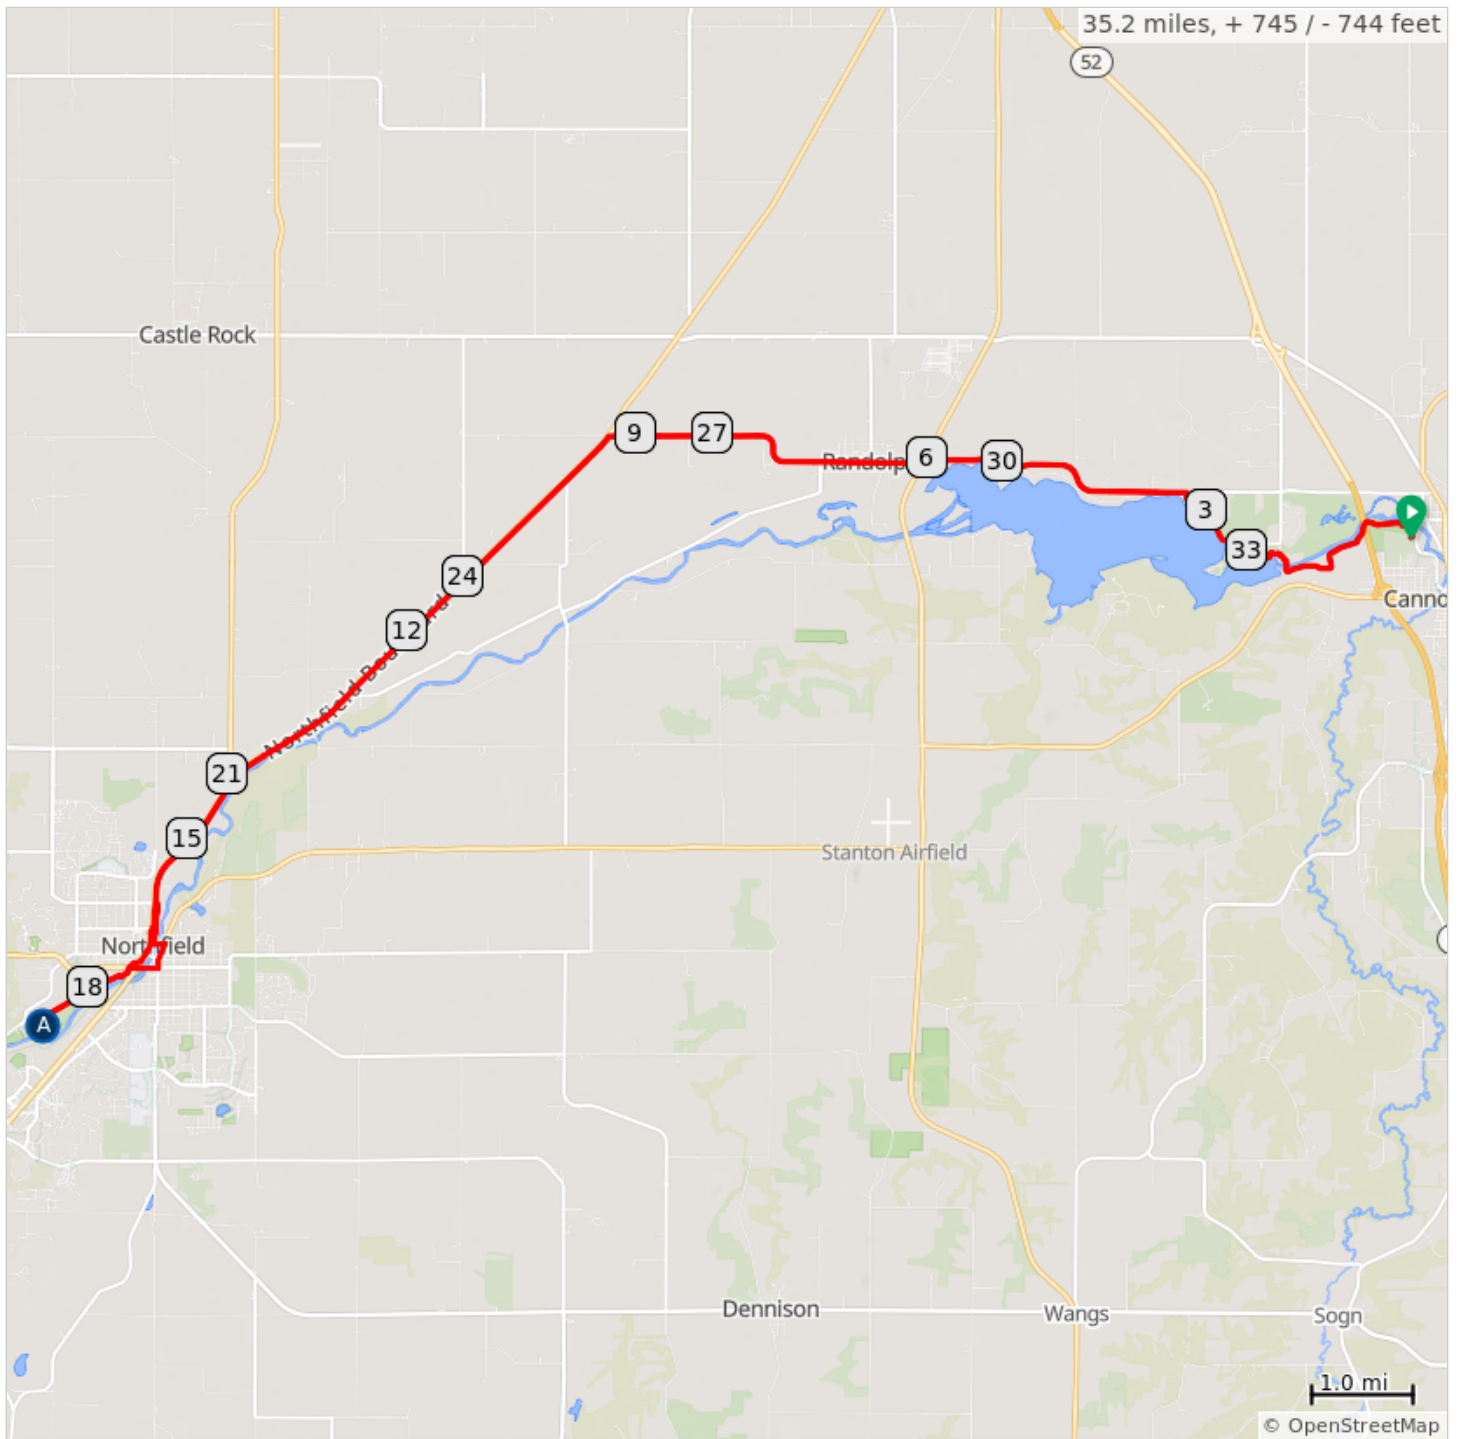

(Day #2) 2024 CFalls to Nfield & back (sampler route) FINAL

A. Rest Stop #1

(Day #2) 2024 CFalls to Nfield & back (sampler route) FINAL

Type	Note	Dist	Next
📍	Start of route	0.0	0.0
←	L onto trail	0.0	2.4
→	R on trail	2.4	0.0
→	R onto Echo Point Rd	2.5	0.9
←	L onto 295th St E	3.3	5.9
←	L onto Northfield Boulevard, CH 47	9.3	5.0
←	L onto Water Street / Hiawatha Pioneer Trail, MN 3	14.2	2.1
→	R onto Private Road	16.3	0.3
↗	Keep R onto Mill Towns State Trail	16.6	0.8
⚓	Rest Stop (Sechler Park, Northfield)	17.4	1.0
→	R onto 5th St W	18.4	0.3
←	L onto Division St S	18.7	0.2
←	L onto 2nd St	19.0	0.1

19.0 miles. +433/-325 feet

Type	Note	Dist	Next
→	R onto Water St N	19.1	0.4
←	L onto Water Street North	19.5	0.0
→	R onto Water Street / Hiawatha Pioneer Trail, MN 3	19.5	1.5
→	R onto Northfield Boulevard, CH 47	21.0	4.9
→	R onto 290th Street East, CH 88	26.0	5.9
→	R onto Gerlach Way	31.9	0.9
←	L onto trail	32.8	0.0
←	L onto Mill Towns State Trl	32.8	2.4
→	R	35.2	0.0
📍	End of route	35.2	0.0

16.2 miles. +288/-382 feet